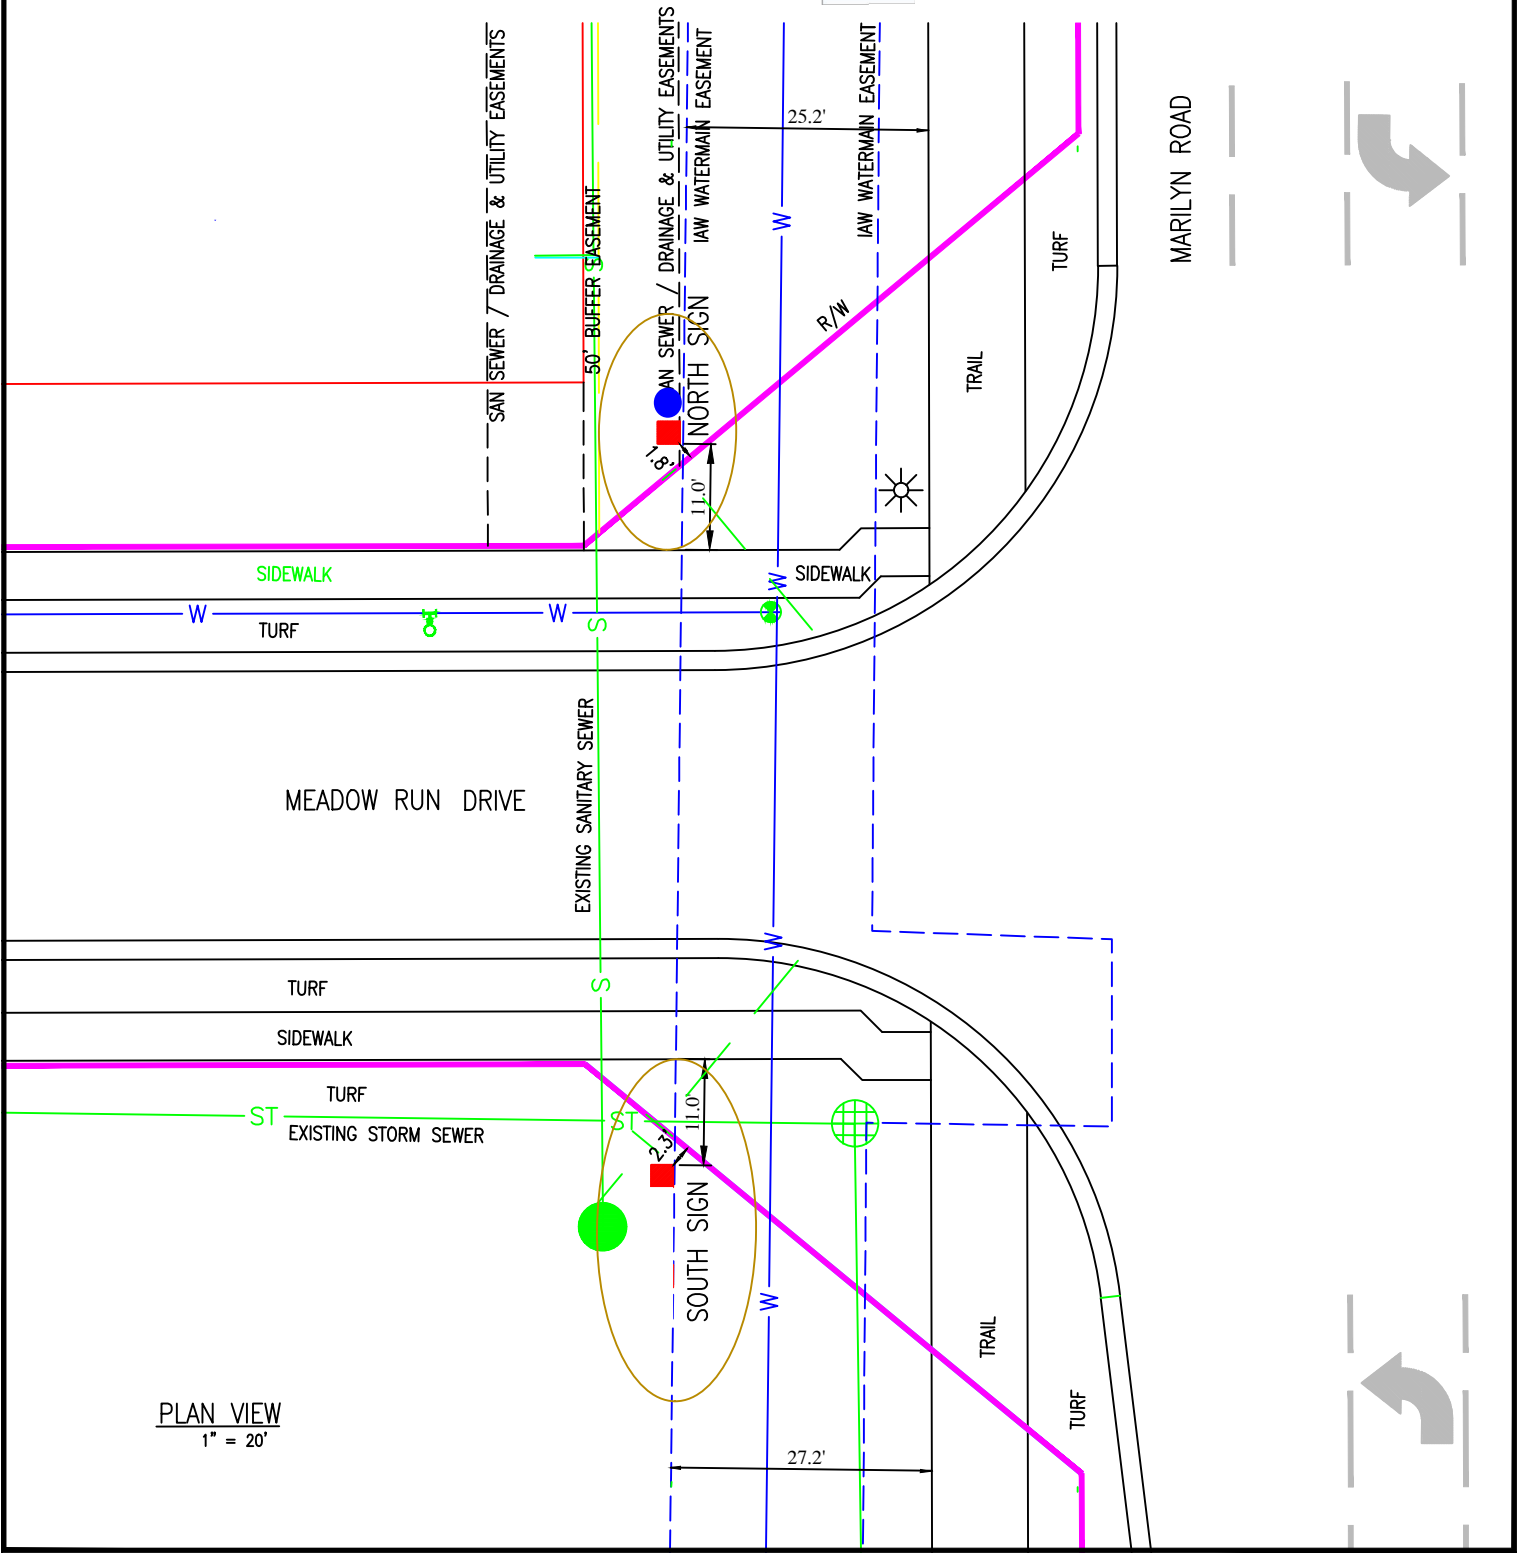

EXHIBIT D

MARILYN WOODS SIGN EXHIBIT

SIGN FACE = 20"W x 16"H
AREA = 3 SF
REQUIRED LANDSCAPING = 9 SF

SIGN LETTERING
"MARILYN WOODS" 2" HEIGHT
"OF NOBLESVILLE" 1" HEIGHT

1" = 5'

PLAN VIEW
1" = 20'

Marilyn Woods Entrance

South Sign

North Sign

Legend

Name	Quantity
Plum Pudding Coral Bells 8"	20
Green Velvet Boxwood #3	6
Double Play Candy Corn Spireas #3	10
Powwow Coneflowers 8"	26
Black Mulch	1.47 CY
Up Light	2
Entrance Sign	24 LF