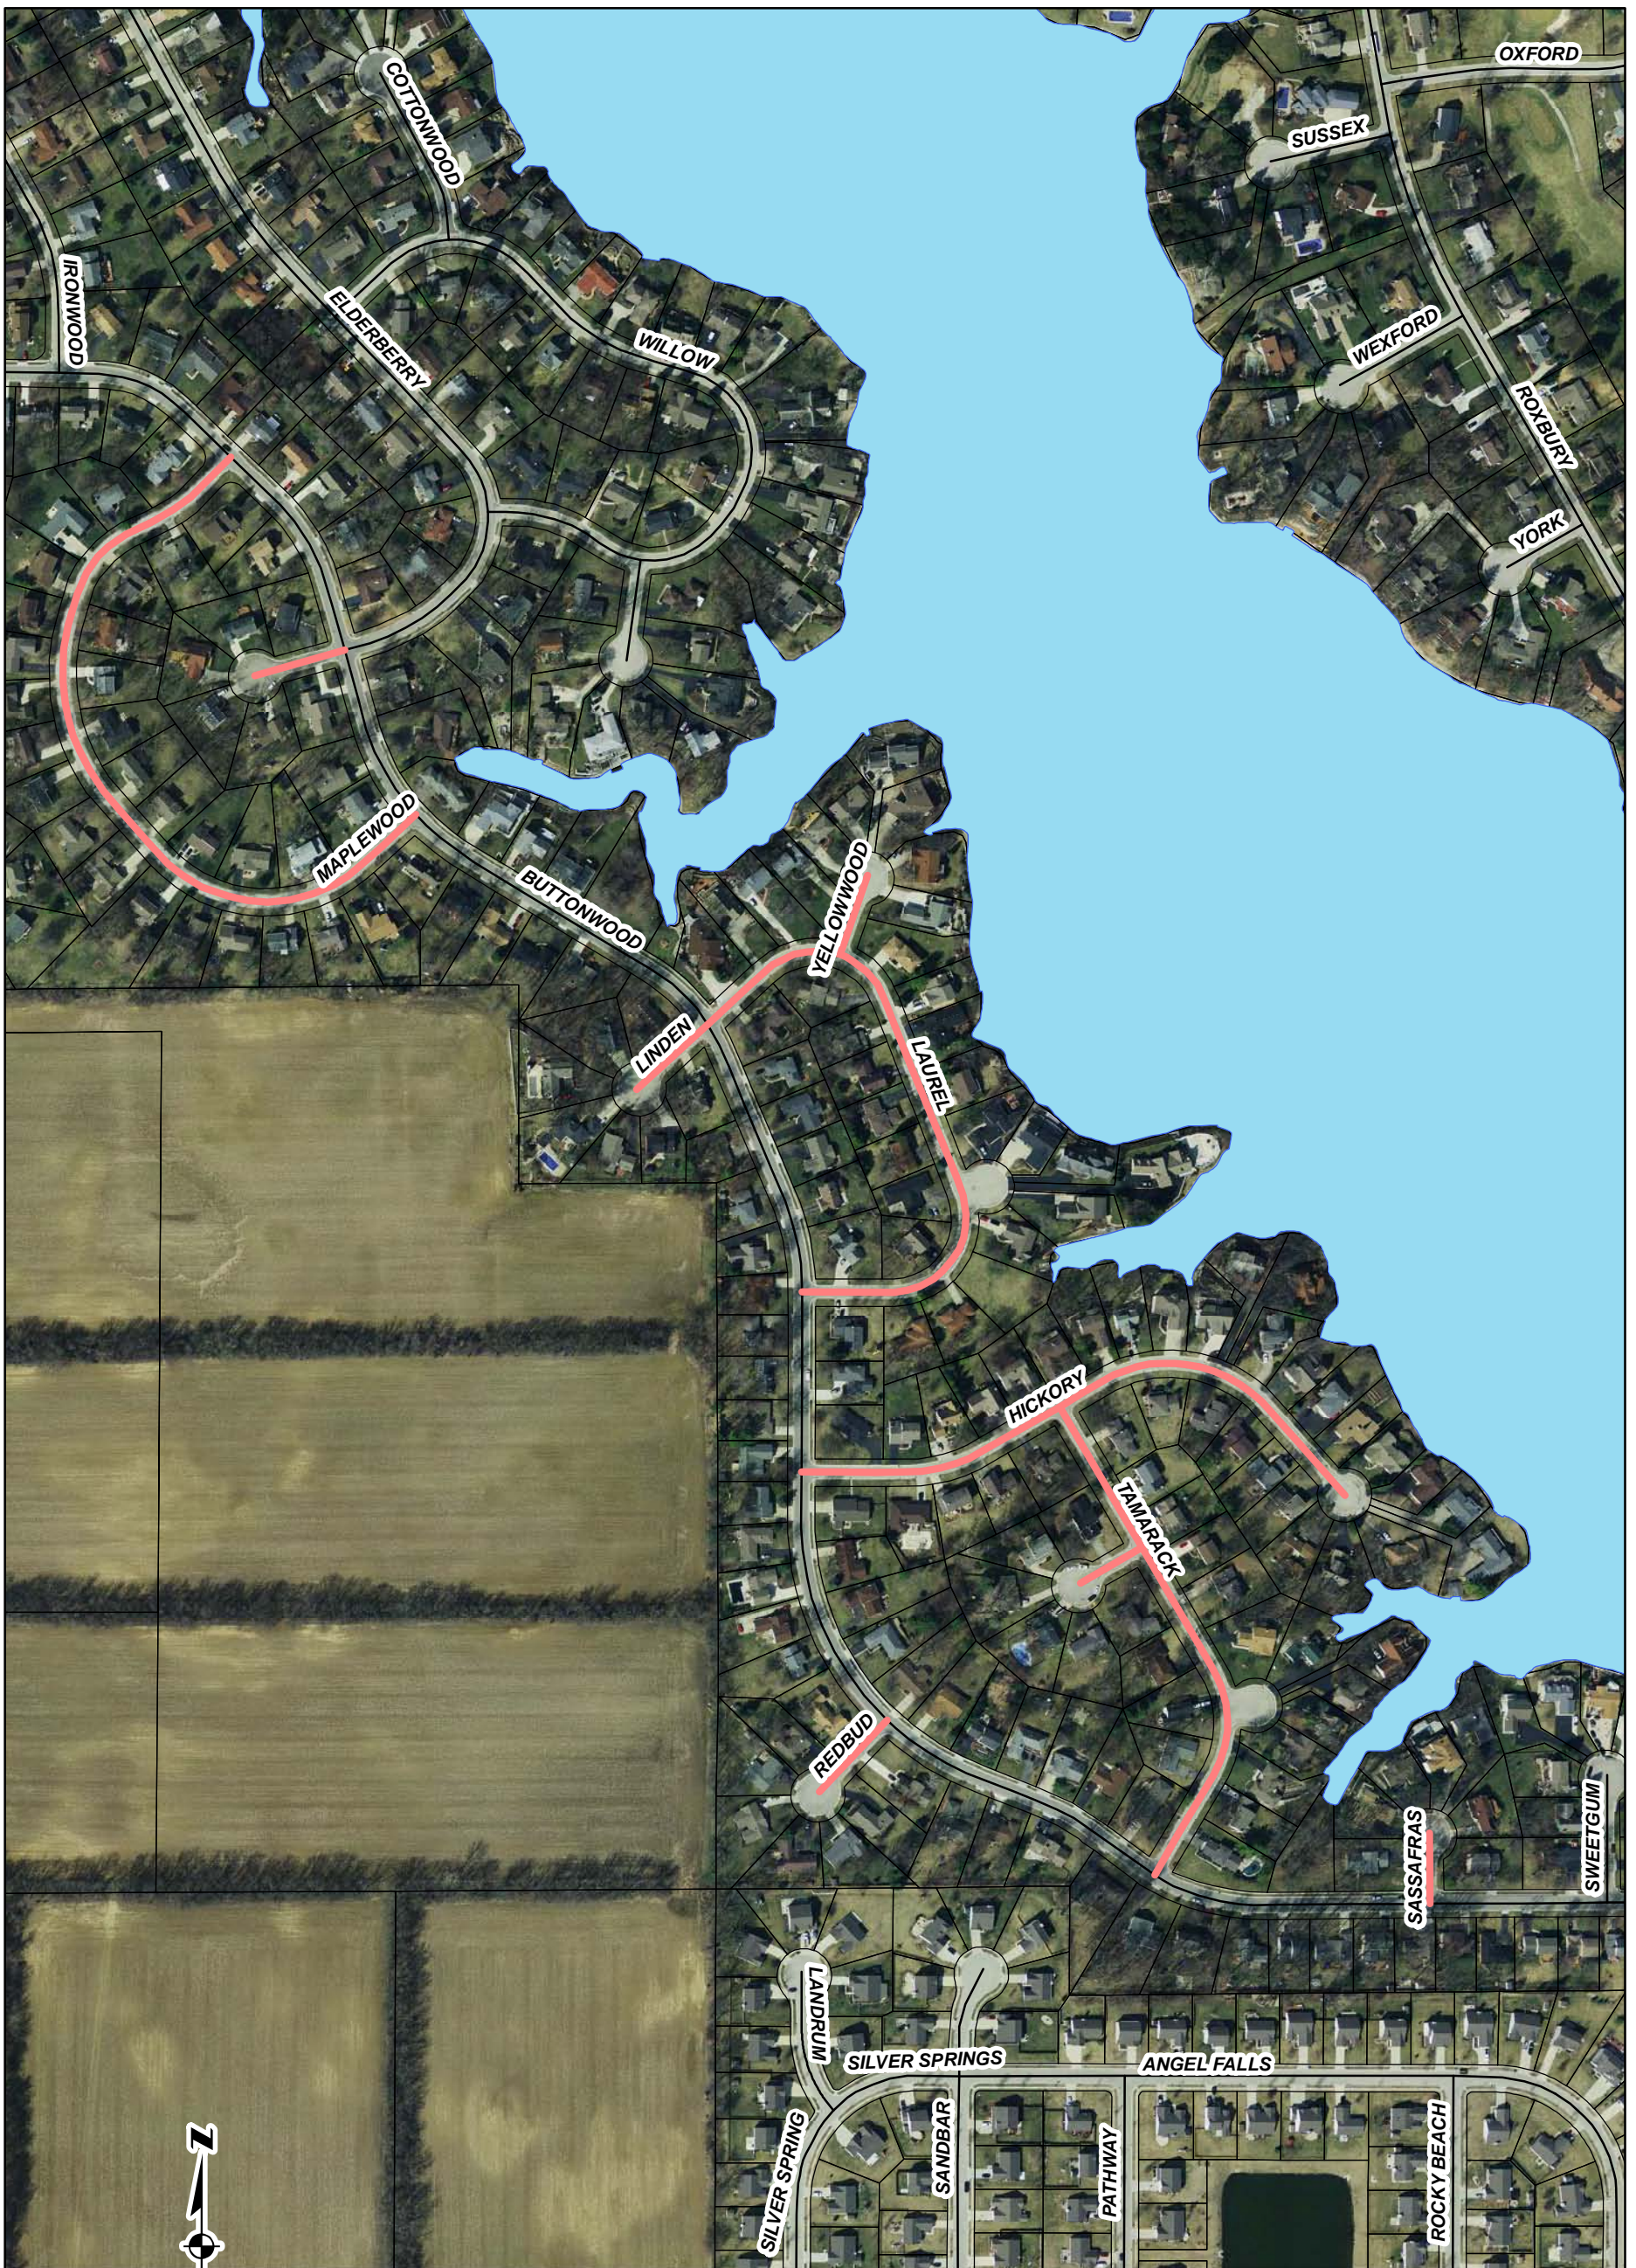

City of Noblesville Alternate Bid - South Harbour Location Map

0 85 170 340 510 680
Feet

April 2016

Prepared by:
CITY OF NOBLESVILLE
Department of Engineering