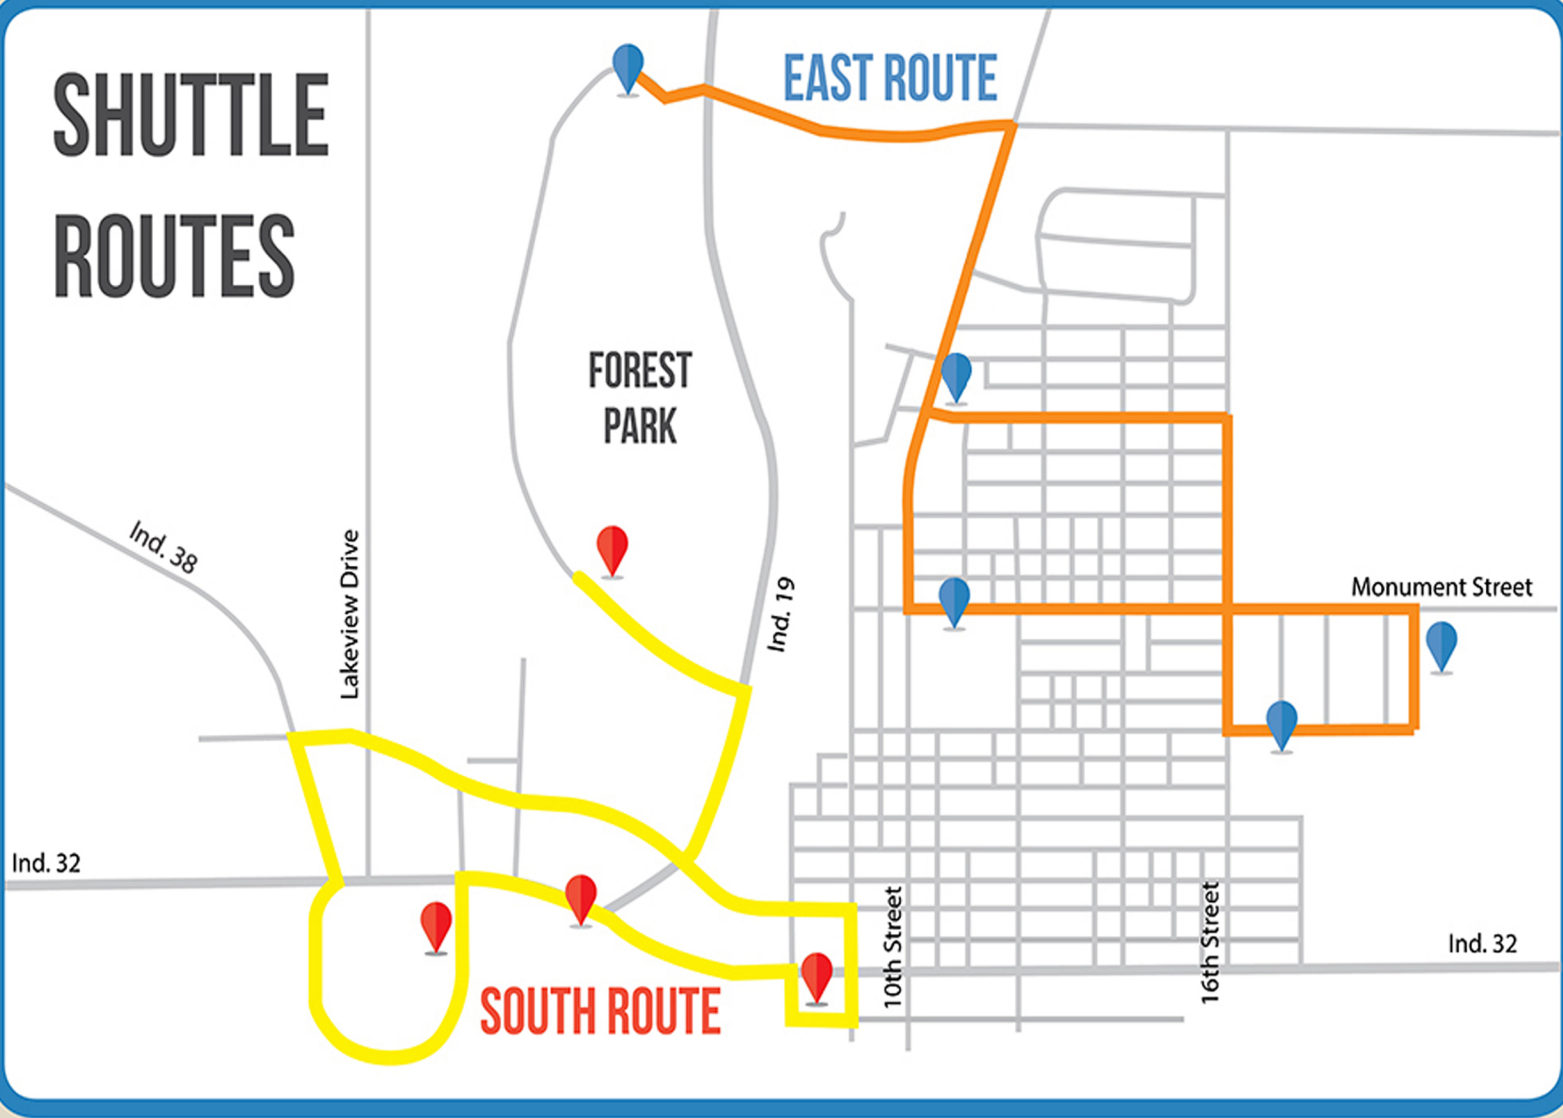

# SHUTTLE ROUTES

## SOUTH ROUTE SHUTTLE STOPS

\*Riverview Health Parking Lot

\*Riverview Overflow Parking Lot

\*Hamilton County Employee Parking Lot

\*Forest Park South Entrance  
(Near Kids Zone)

...

Shuttle stops may be identified with white tents and "A"-Frame signs. The free shuttle service will run continuously throughout the festival and after the fireworks.

## EAST ROUTE SHUTTLE STOPS

\*North Elementary School  
440 North 10th Street

\*Ivy Tech Community College  
300 North 17th Street

\*First United Methodist Church  
2051 Monument Street

\*Evans Street & 10th Street

\*Forest Park North Entrance  
(Near Main Stage)

...