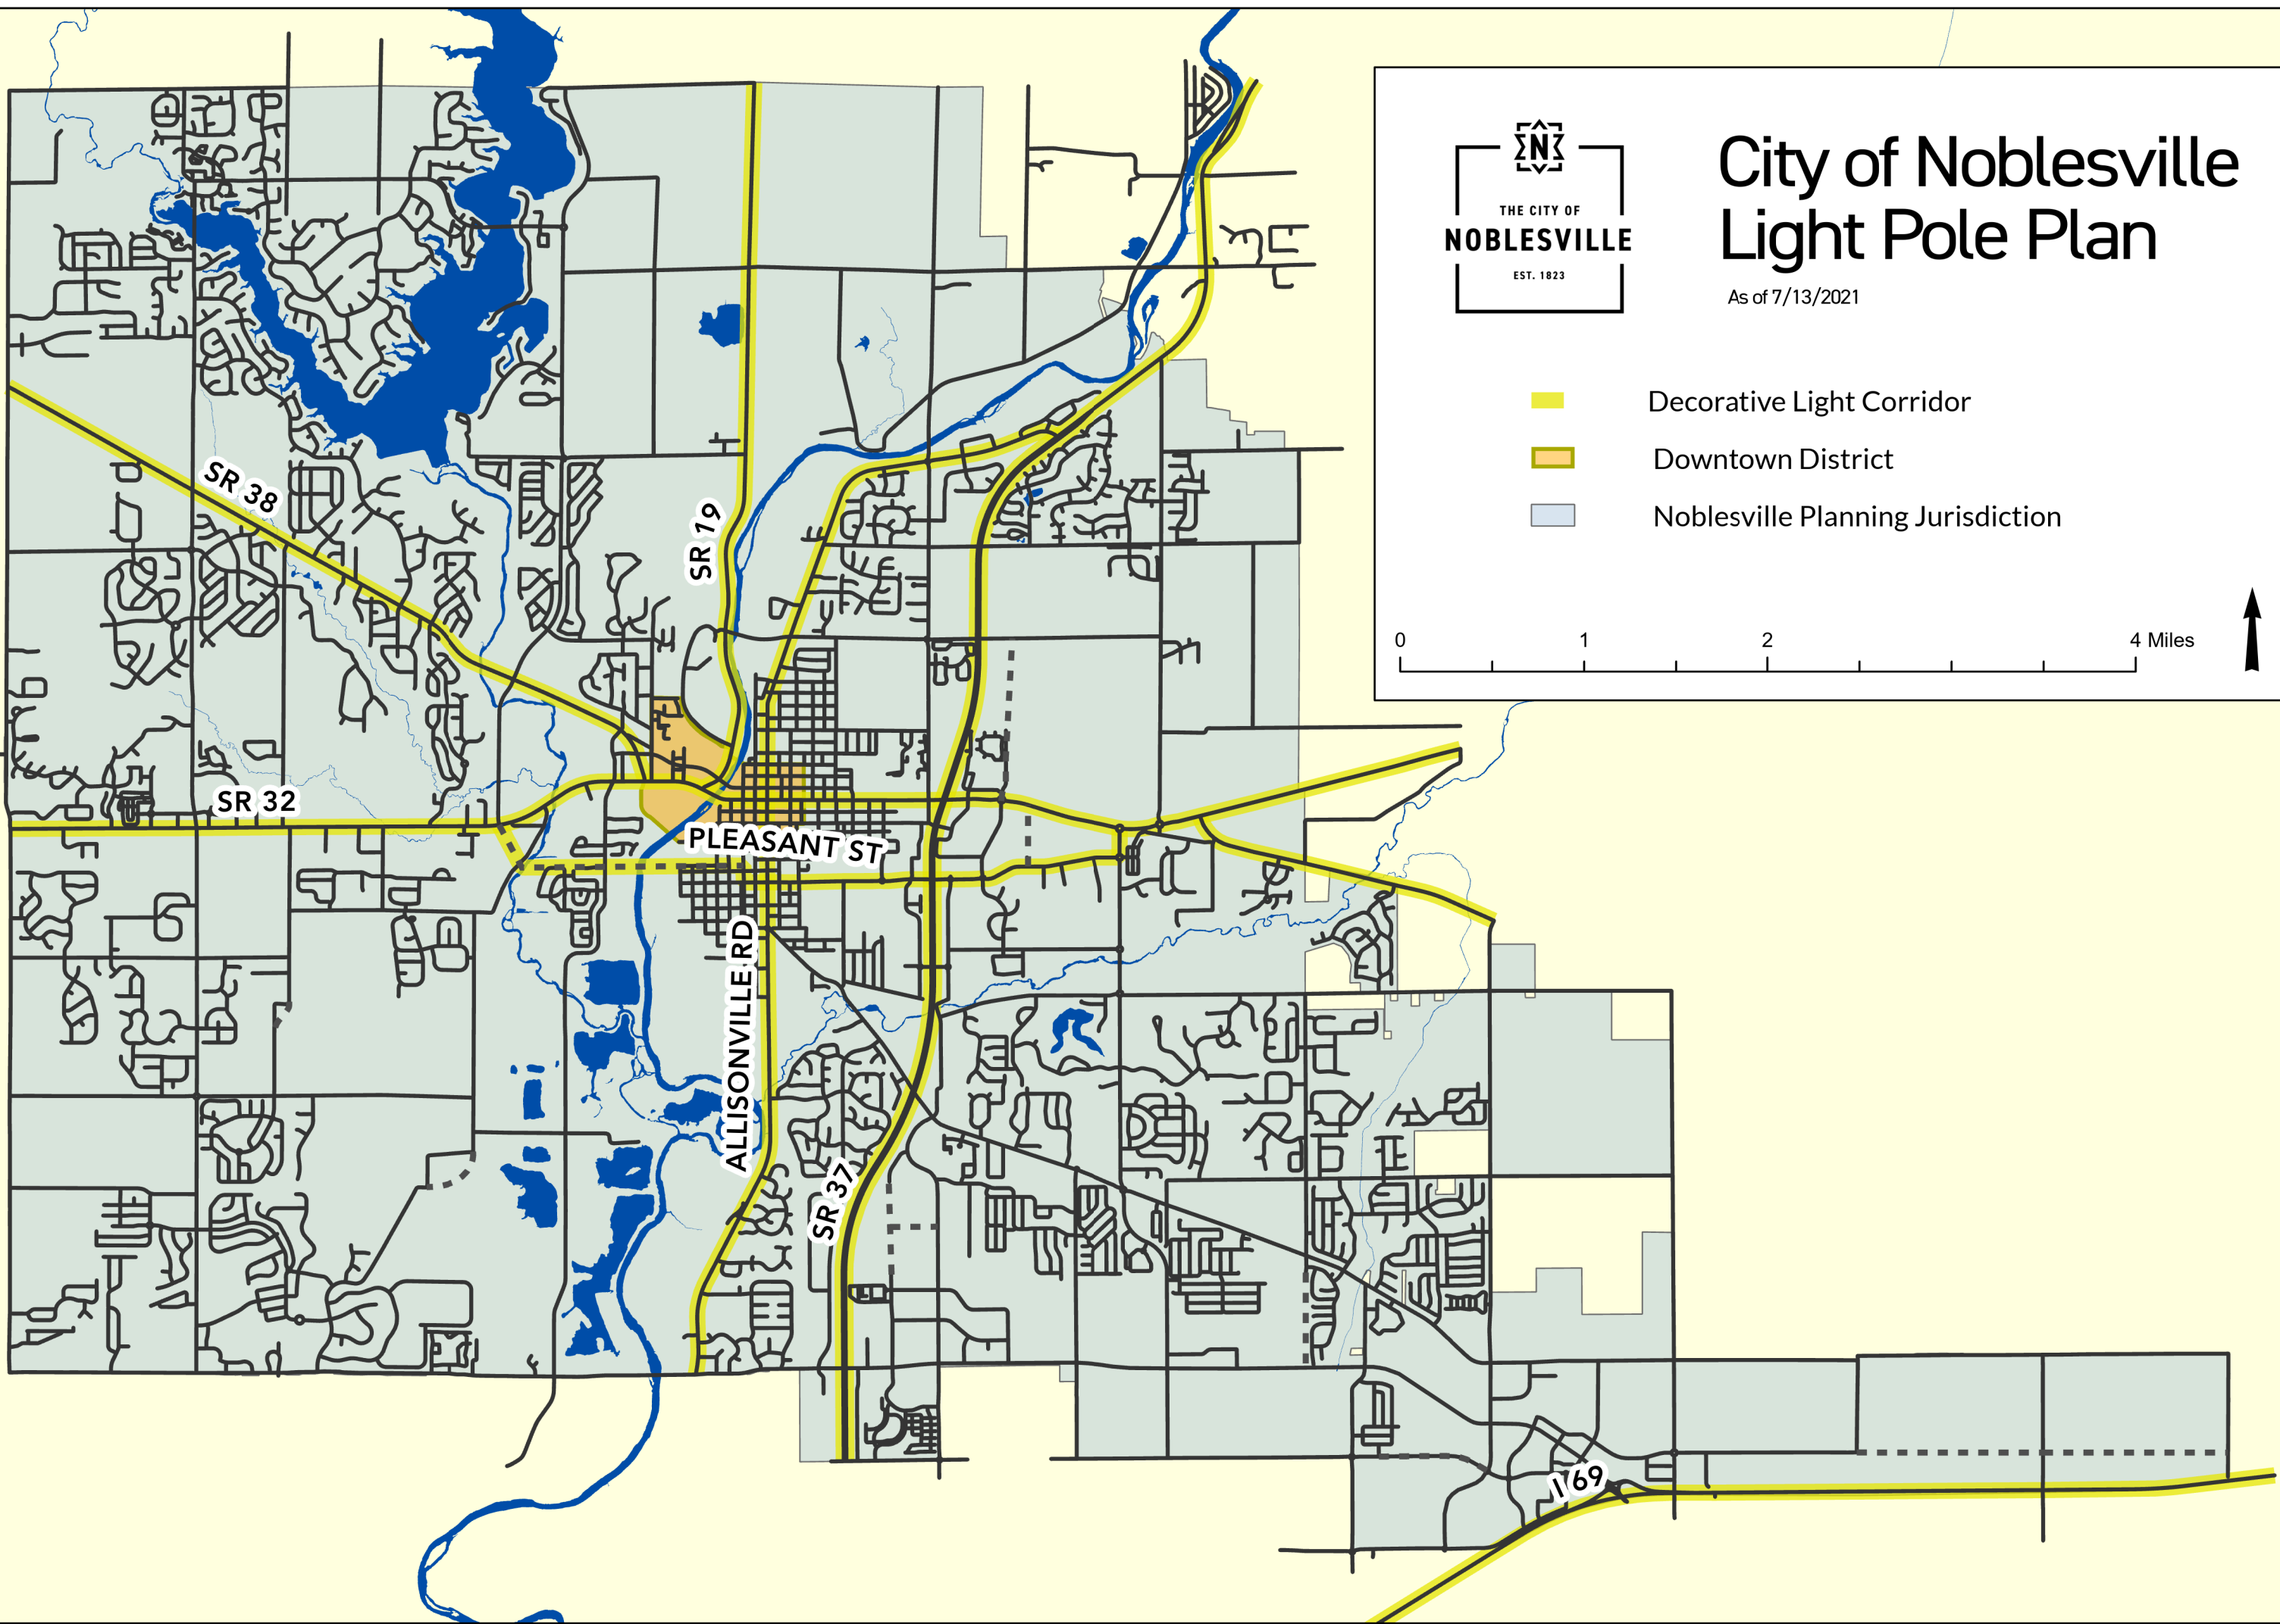

City of Noblesville Light Pole Plan

As of 7/13/2021

-  Decorative Light Corridor
-  Downtown District
-  Noblesville Planning Jurisdiction

0 1 2 4 Miles

Duke Sanibel LED
(Decorative)

Duke Roadway LED
(Standard)

Duke Acorn LED
(Accent/Pedestrian)

Duke Type D Base
(With all Styles)

Noblesville Acorn LED
(Accent/Pedestrian)