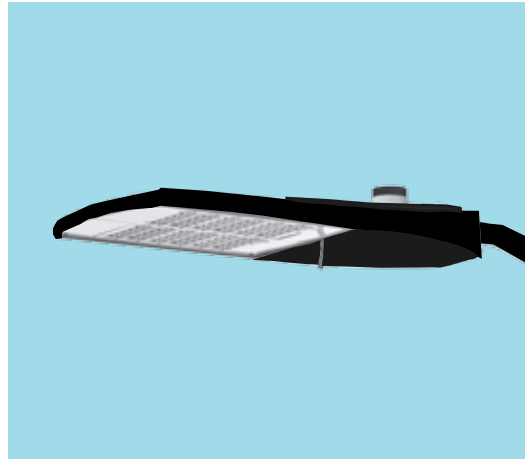

City of Noblesville Light Pole Plan

As of 7/13/2021

-  Decorative Light Corridor
-  Downtown District
-  Noblesville Planning Jurisdiction

0 1 2 4 Miles

Duke Sanibel LED
(Decorative)

Duke Roadway LED
(Standard)

Duke Acorn LED
(Accent/Pedestrian)

Duke Type D Base
(With all Styles)

Noblesville Acorn LED
(Accent/Pedestrian)