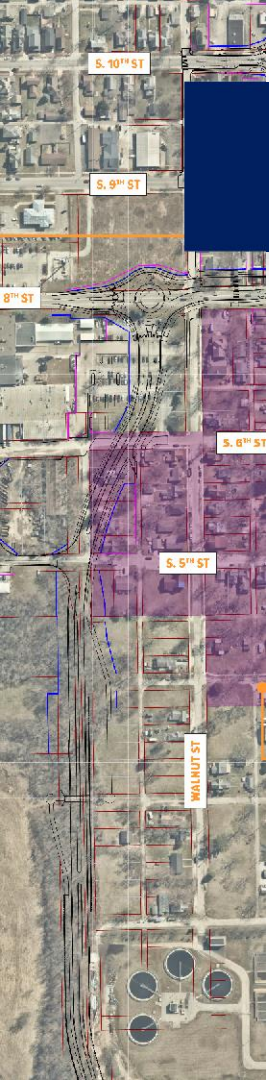

Midland Pointe

Economic Development

\$1 Billion Private Investment

SMC Expansion

Economic Development

\$1 Billion Private Investment

Bier Brewery

INFRASTRUCTURE

INFRASTRUCTURE

Pleasant Street

INFRASTRUCTURE

State Road 32 Roundabout

INFRASTRUCTURE

Allisonville Road & Trail

INFRASTRUCTURE

146 & Olio Roundabout

INFRASTRUCTURE

Boden & 156 Roundabout

Public Safety

Public Safety

NobleAct

Public Safety

NOBLESVILLE WELLBEING COALITION

A stylized map of a city, possibly downtown, is shown on the left side of the image. The map is composed of various colored polygons (yellow, orange, red, purple, green, teal) separated by white lines, representing different blocks or districts. A white star is located in the center of the map, within a red polygon. The map is set against a white background.