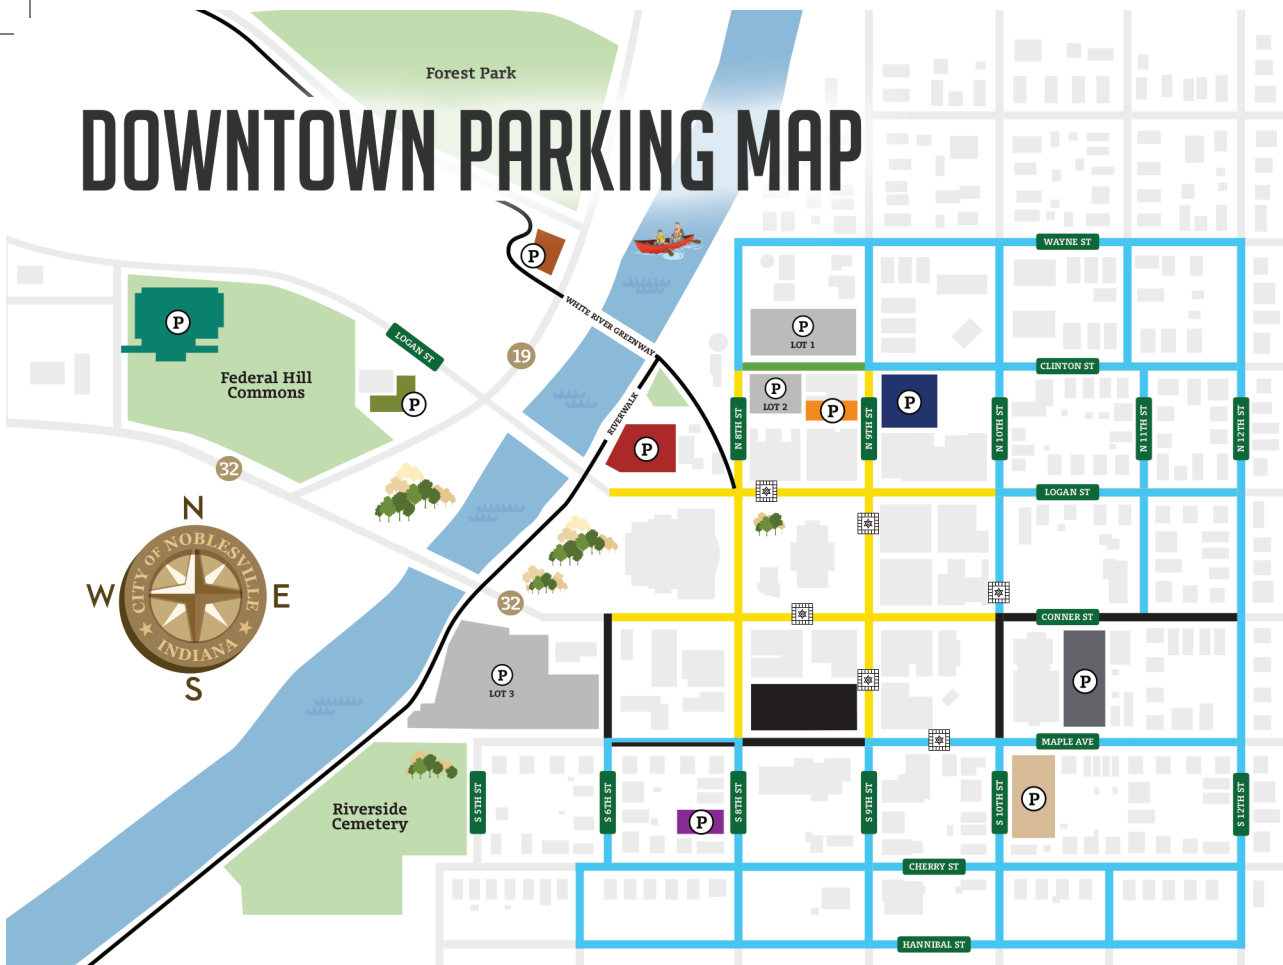

DOWNTOWN PARKING MAP

ON-STREET PARKING

FREE: 2-HR Only Weekdays (9A-5P)
 FREE (Unlimited): Weeknights/Weekends

Permit Parking Only
 Open: Weeknights/Weekends

No Parking

Always FREE

 20 Minute Parking Spot

LOT PARKING

Hourly \$: Weekdays (8A-5P)
 FREE: Weeknights/Weekends

RED LOT

ORANGE LOT

ALWAYS FREE

CITY HALL EAST LOT

TEAL LOT

BROWN LOT

GREEN LOT

Permit: Weekdays 8A-5P
 Open: Weeknights/Weekends

PURPLE LOT

COUNTY PARKING LOT

CITY EMPLOYEE LOT

BLUE LOT